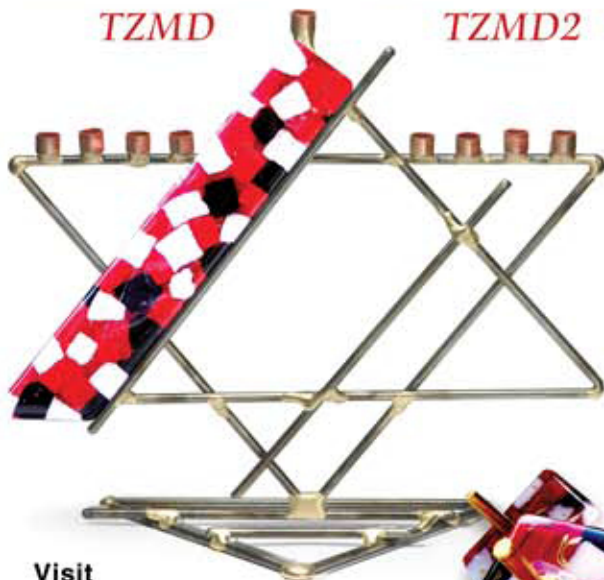

THE *Gary Rosenthal* & MARYLAND HILLEL
COLLECTION

*Invite you to
Make tzedakah a part of Hillel
and to make Hillel a part of your tzedakah*

Purchase a Gary Rosenthal designed Maryland tzedakah box and a portion of the proceeds will be donated to Hillel. You can even fill them to support even more good works! Not only are these custom tzedakah boxes made by renowned sculptor, Gary Rosenthal, but this year's freshman class helped to make the glass!

5.75"
Tall

TZMD

TZMD2

4.75"
Tall

TBMD

TBMD2

3.5"
Tall

TB1MD