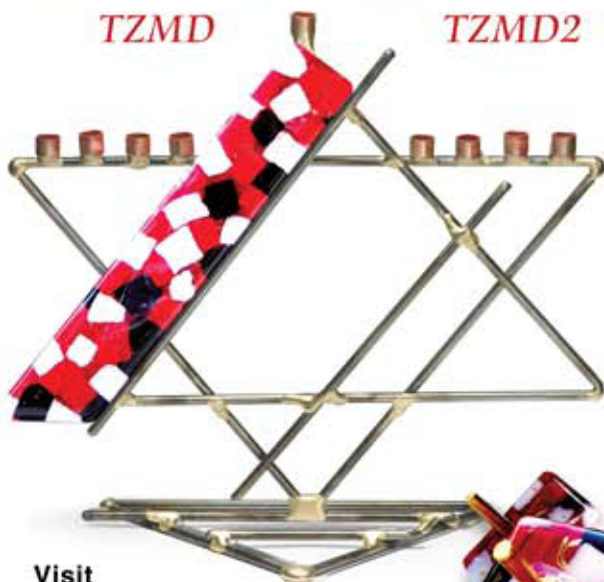

THE *Gary Rosenthal* & MARYLAND HILLEL  
COLLECTION

*Invite you to  
Make tzedakah a part of Hillel  
and to make Hillel a part of your tzedakah*

*Purchase a Gary Rosenthal designed Maryland tzedakah box and a portion of the proceeds will be donated to Hillel. You can even fill them to support even more good works! Not only are these custom tzedakah boxes made by renowned sculptor, Gary Rosenthal, but this year's freshman class helped to make the glass!*

5.75"  
Tall

TZMD

TZMD2

4.75"  
Tall

TBMD

TBMD2

3.5"  
Tall

TB1MD